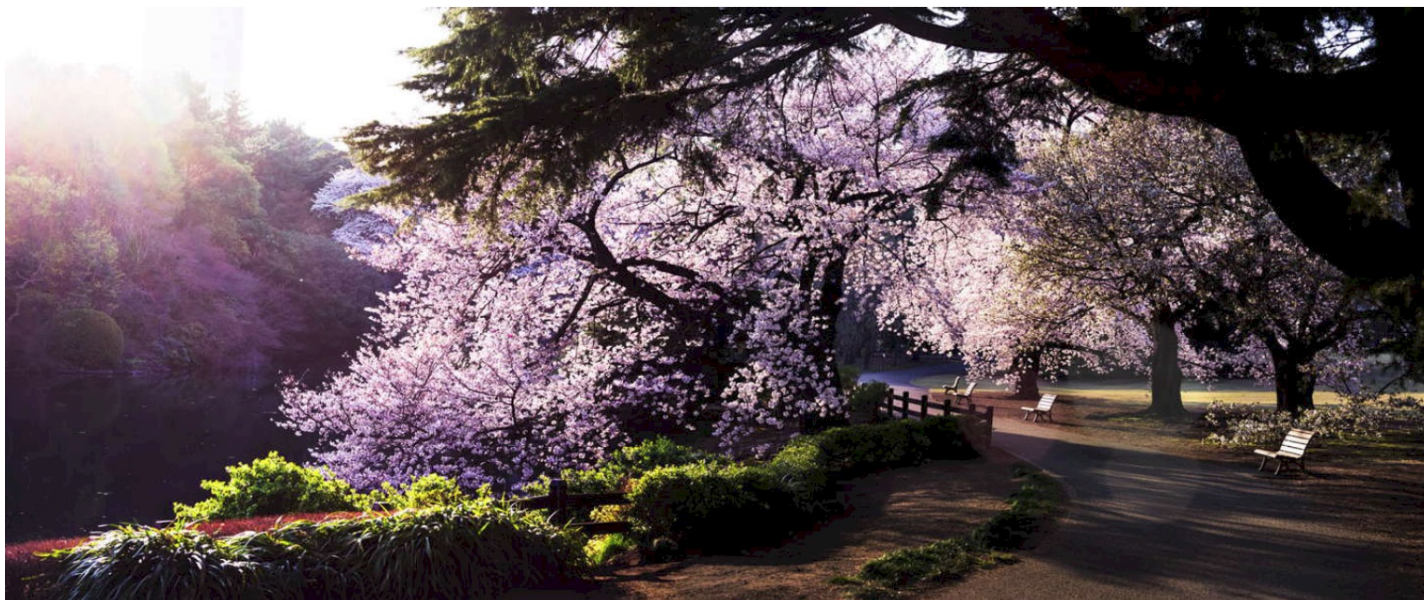

CONTESSA  GALLERY

David Drebin, *Tokyo Dusk*, 2015
Digital C Print, 20 x 48 inches, 30 x 72 inches and 40 x 96 inches